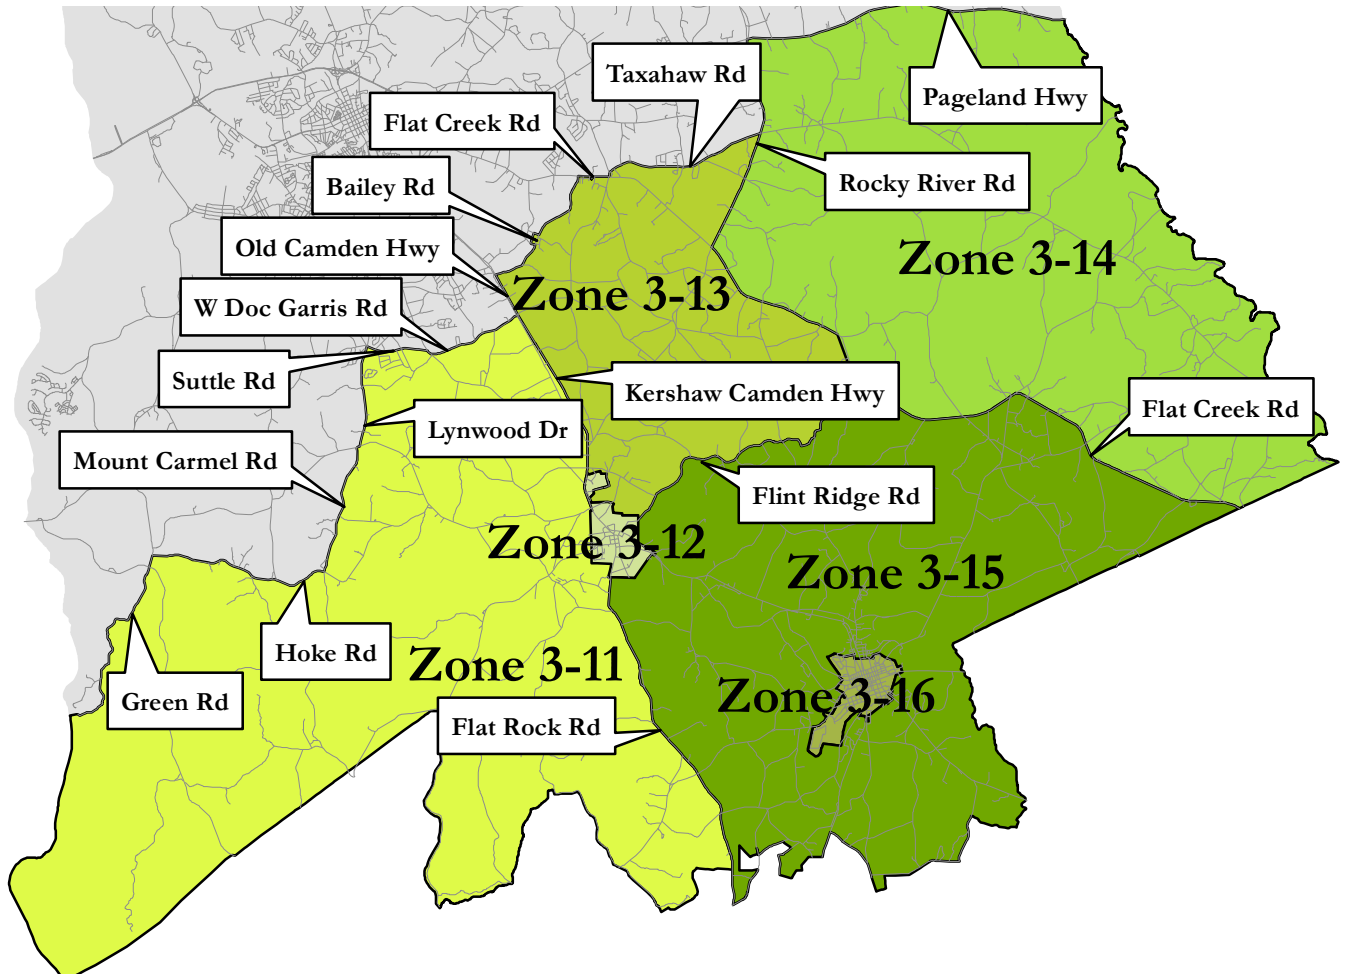

Lancaster County Sheriff's Office District 3 Zone Map

Zone 3-12 - Heath Springs

Zone 3-16 - Kershaw